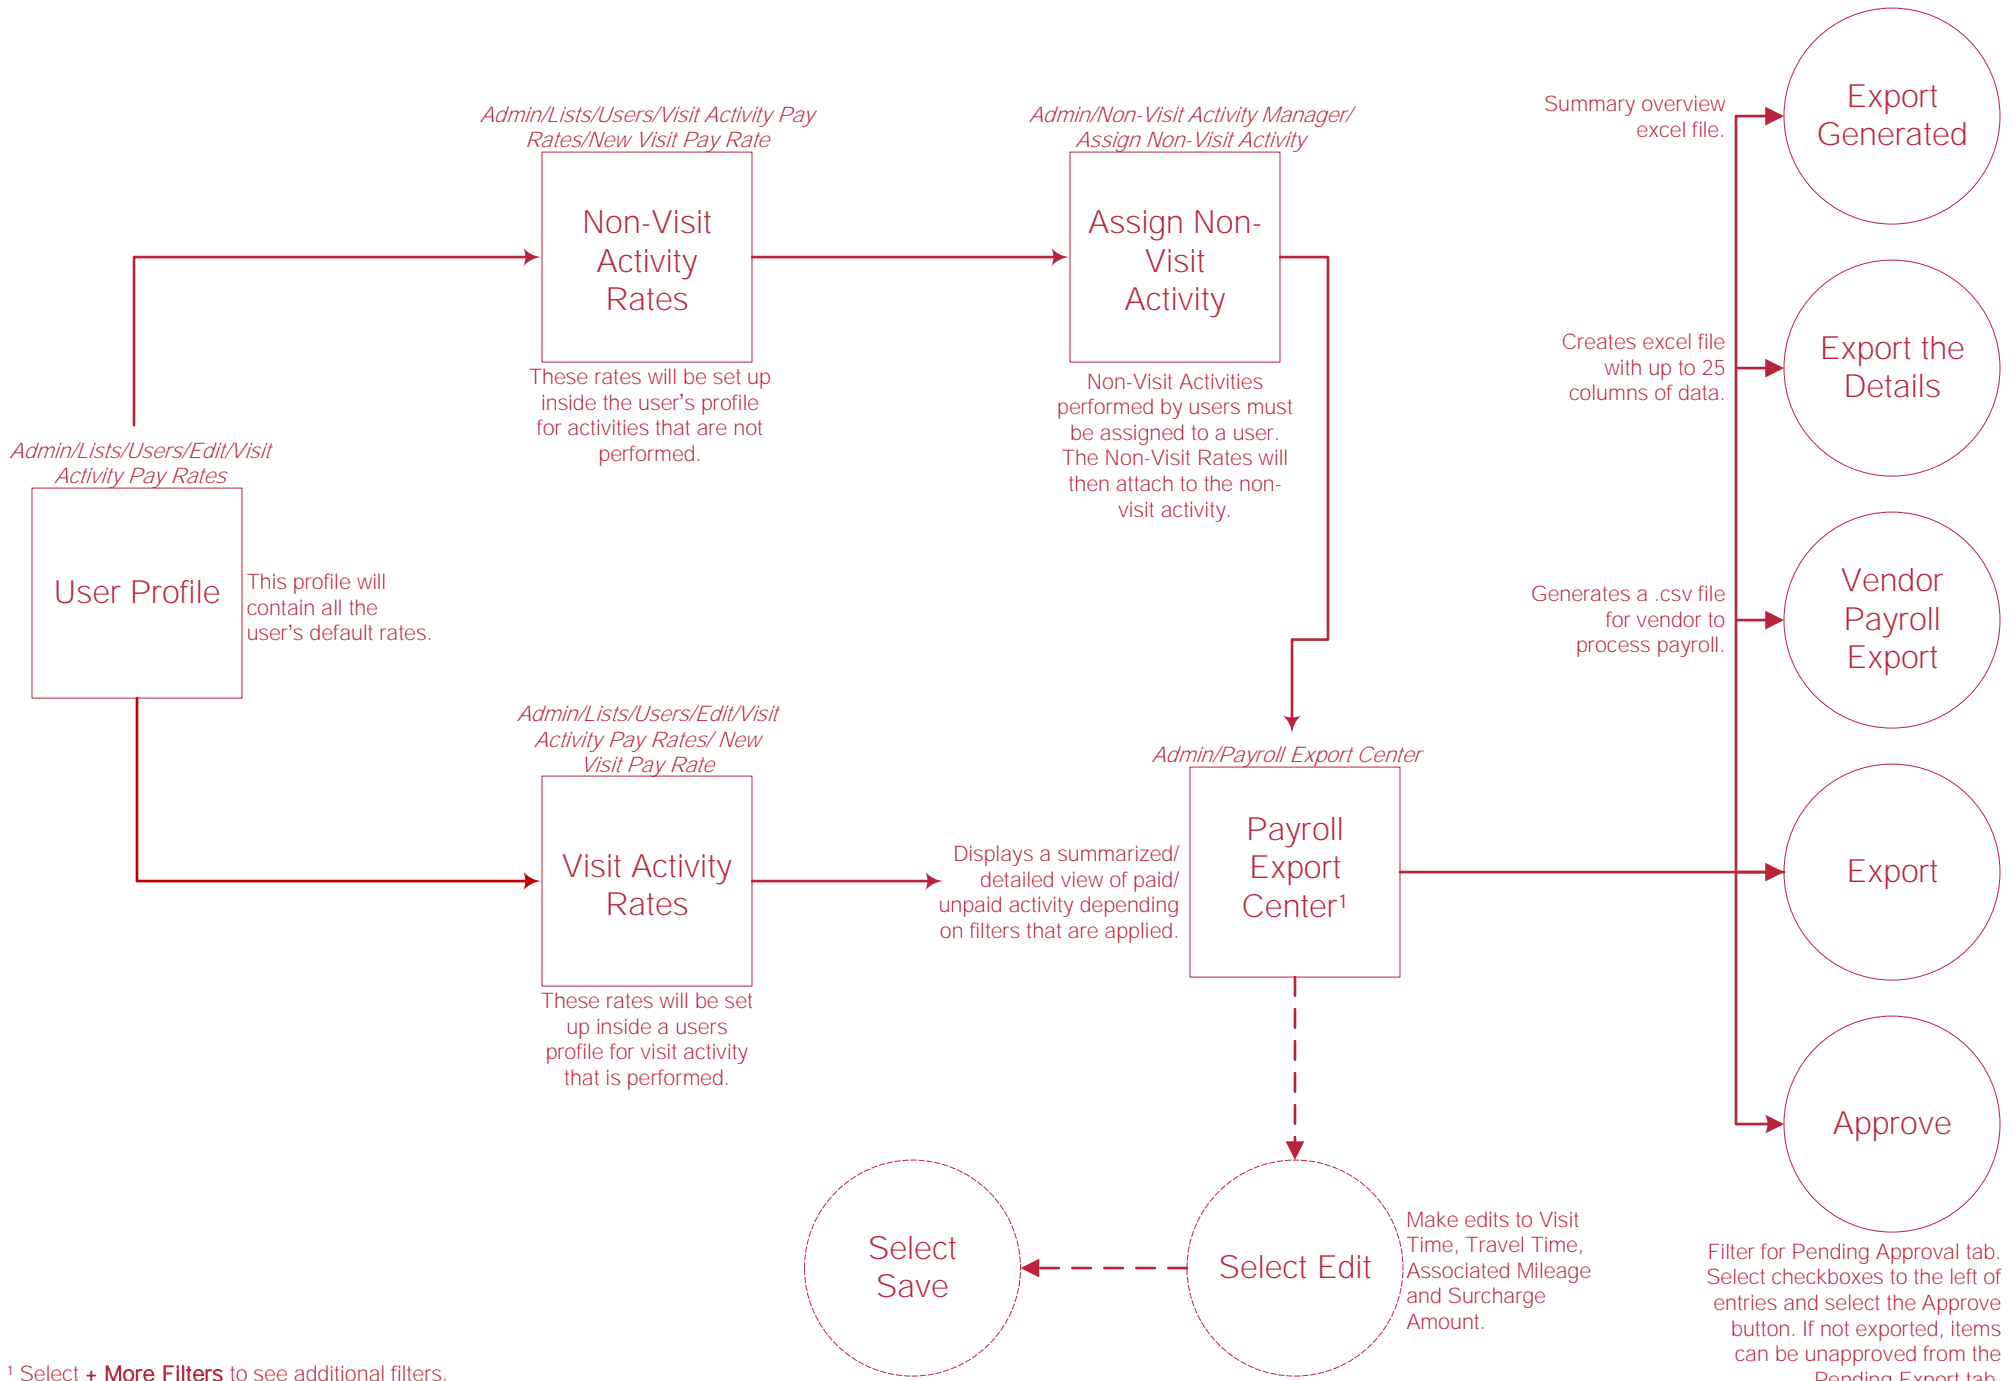

HOME HEALTH PAYROLL AND REPORTING FLOW CHART

Payroll Export Center

¹ Select + **More Filters** to see additional filters. Additional Columns menu enables users to generate (multi-select) more robust payroll data.

Reports

Report Center

Reports/Report Center

Generated Reports

Reports/Completed Reports

Some reports do not display right away. They must be generated.

Help Center Process

Help/Help Center

This center will provide step-by-step instructions on areas of the software, as well as instructional videos.